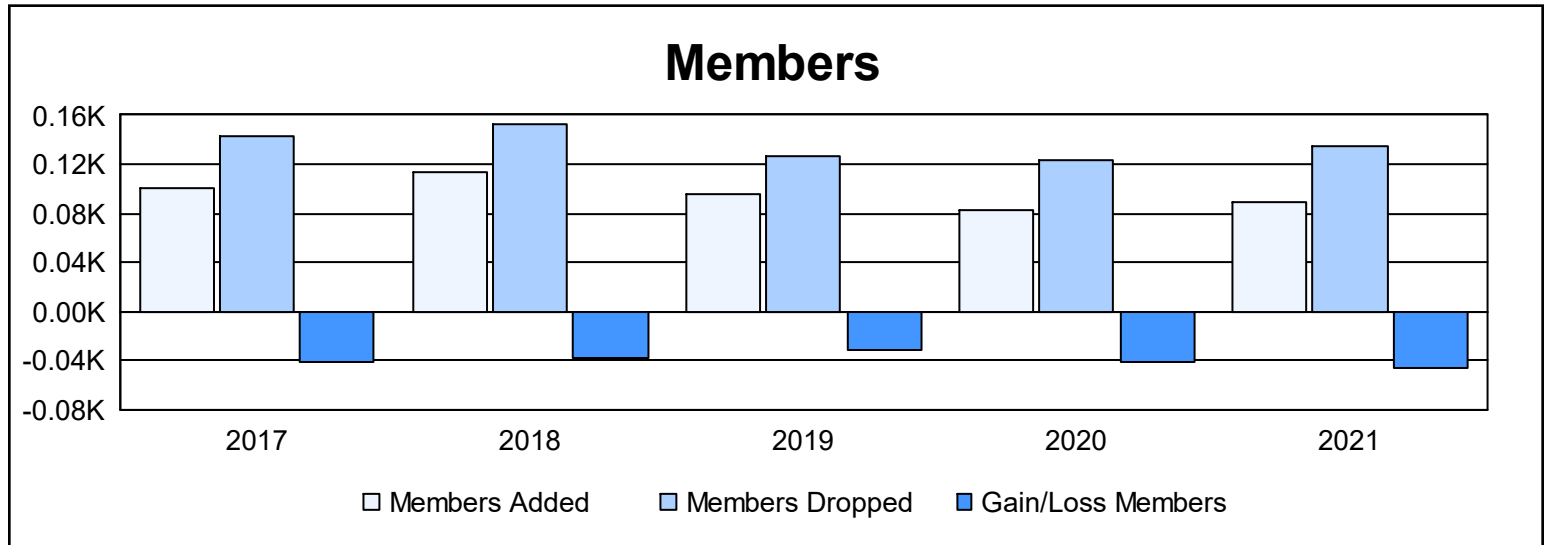

Year	New Clubs	Dropped Clubs	Gain/ Loss Clubs	New Members	Charter Members	Reinstate Members	Transfer Members	Total Member Added	Total Members Dropped	Gain/ Loss Members
2016-2017	0	0	0	87	1	1	12	101	143	-42
2017-2018	0	1	-1	80	3	3	28	114	152	-38
2018-2019	1	2	-1	64	21	1	9	95	127	-32
2019-2020	0	0	0	72	0	3	8	83	124	-41
2020-2021	0	1	-1	77	1	2	9	89	135	-46
<b>Average</b>	<b>0</b>	<b>1</b>	<b>-1</b>	<b>76</b>	<b>5</b>	<b>2</b>	<b>13</b>	<b>96</b>	<b>136</b>	<b>-40</b>

### Membership Composition June 2021 Cumulative